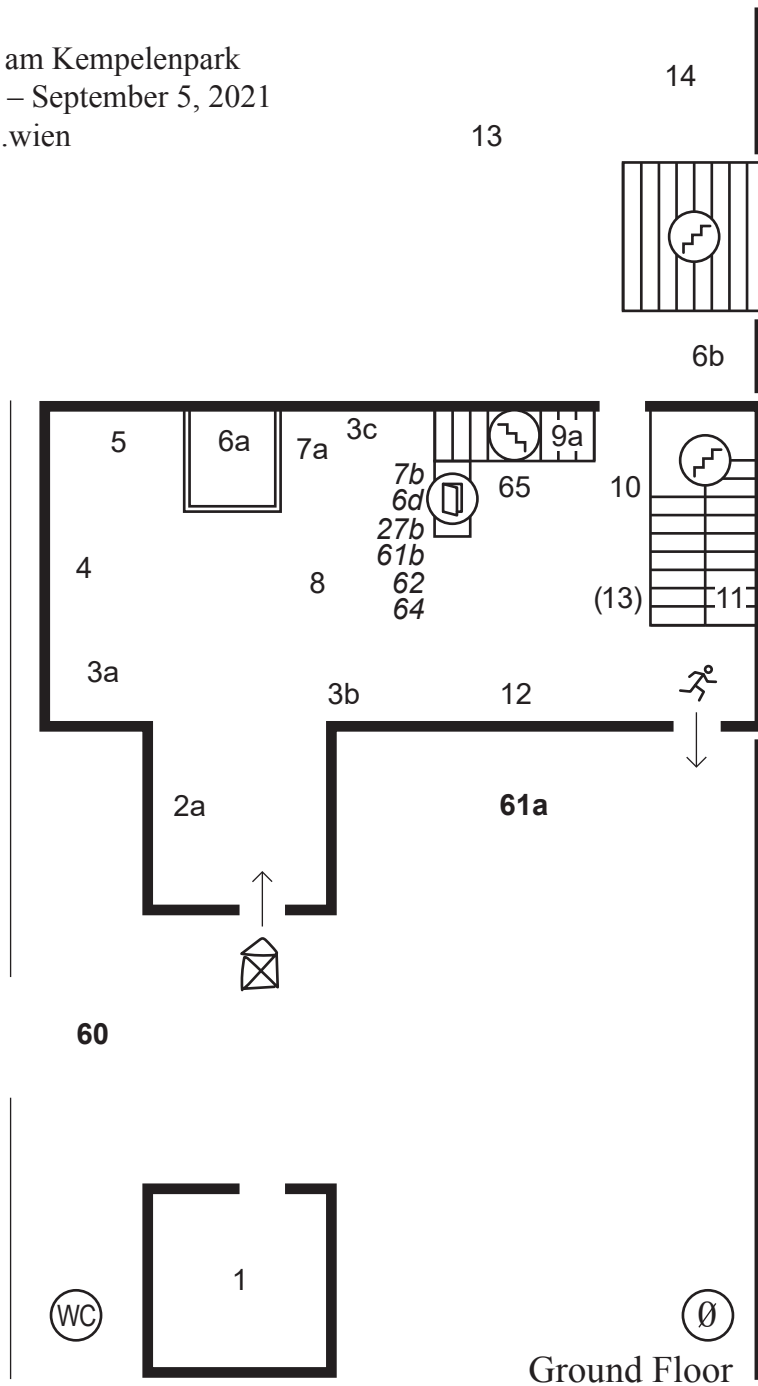

Haus

Oststation am Kempelenpark
August 30 – September 5, 2021
www.haus.wien

FACTORY

Ground Floor

→ Garden

Upper Floor

Basement

GARDEN