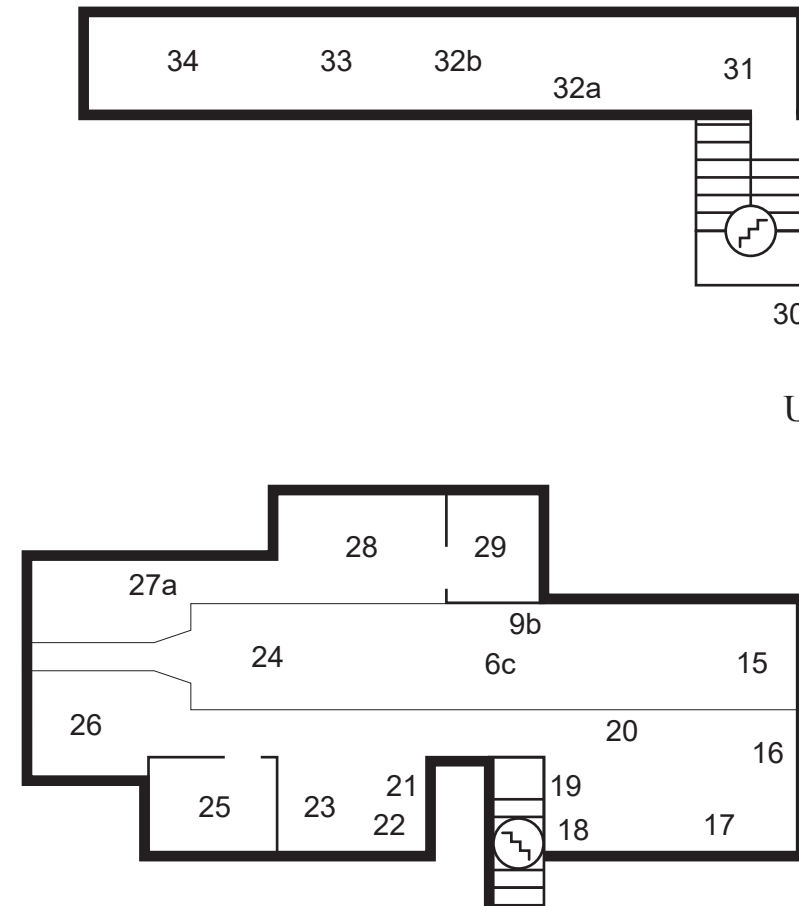

Haus

Oststation am Kempelenpark
August 30 – September 5, 2021
www.haus.wien

FACTORY

Ground Floor

→ Garden

Upper Floor

Basement

GARDEN